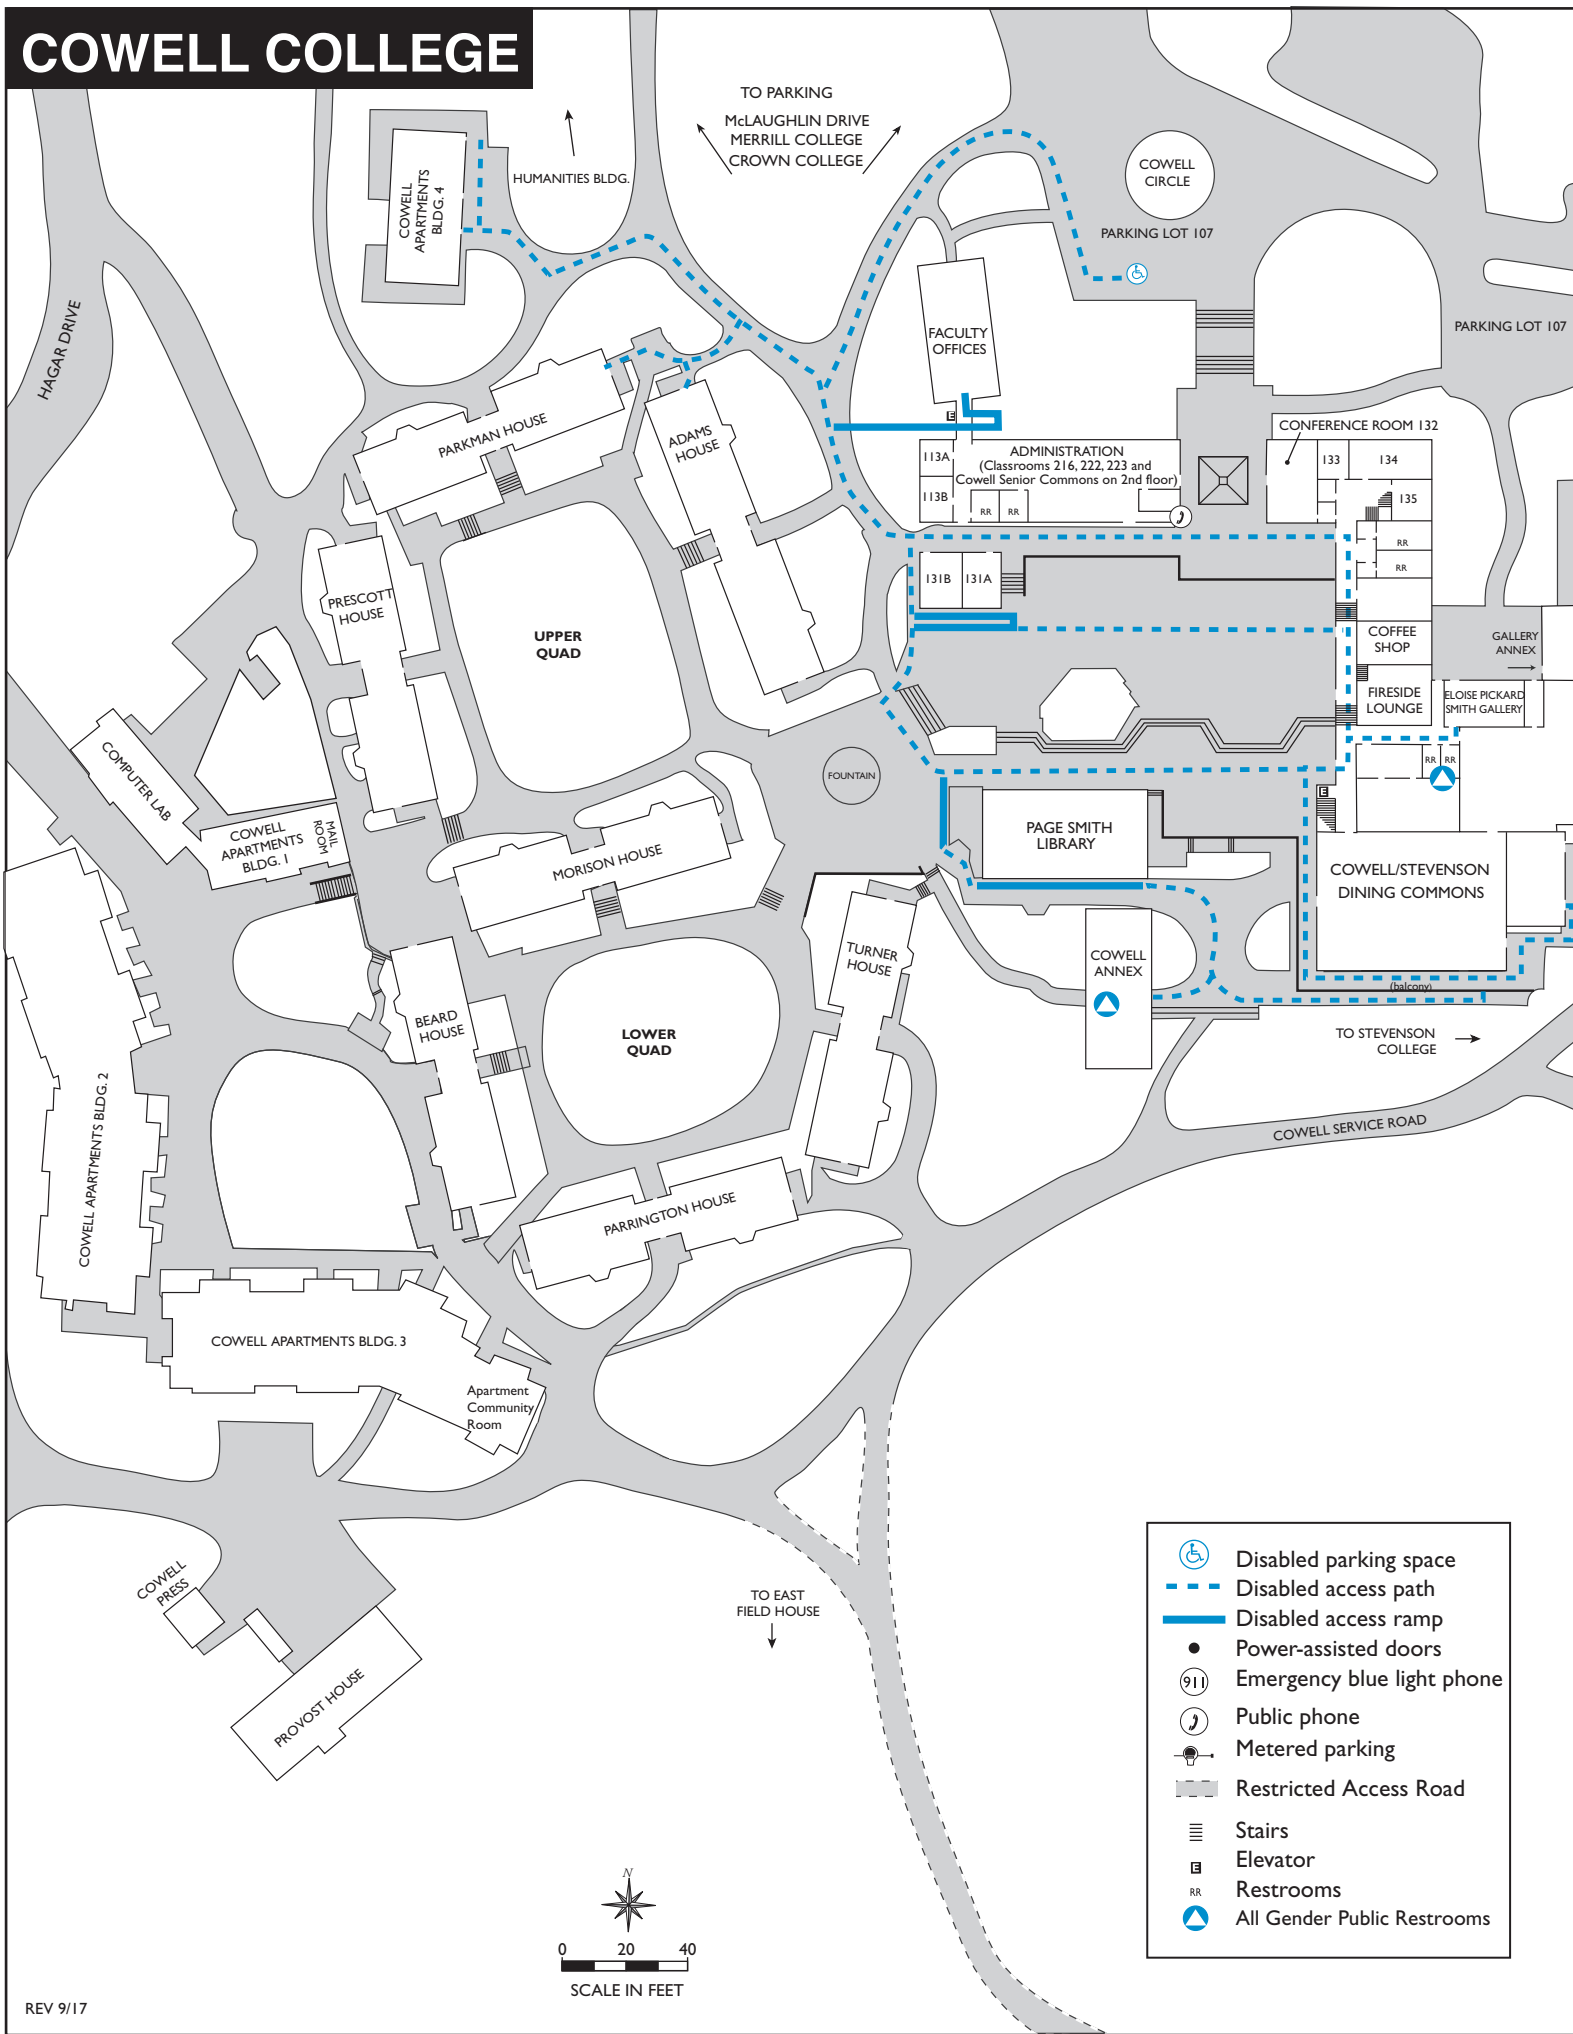

COWELL COLLEGE

TO PARKING
 McLAUGHLIN DRIVE
 MERRILL COLLEGE
 CROWN COLLEGE

COWELL
 CIRCLE

PARKING LOT 107

PARKING LOT 107

HAGAR DRIVE

HUMANITIES BLDG.

COWELL
 APARTMENTS
 BLDG. 4

MORISON HOUSE

FOUNTAIN

PAGE SMITH
 LIBRARY

FIRESIDE
 LOUNGE

ELOISE PICKARD
 SMITH GALLERY

COWELL/STEVENSON
 DINING COMMONS

BEARD
 HOUSE

LOWER
 QUAD

COWELL
 PRESS

PROVOST HOUSE

TO EAST
 FIELD HOUSE

- Disabled parking space
- Disabled access path
- Disabled access ramp
- Power-assisted doors
- Emergency blue light phone
- Public phone
- Metered parking
- Restricted Access Road
- Stairs
- Elevator
- Restrooms
- All Gender Public Restrooms